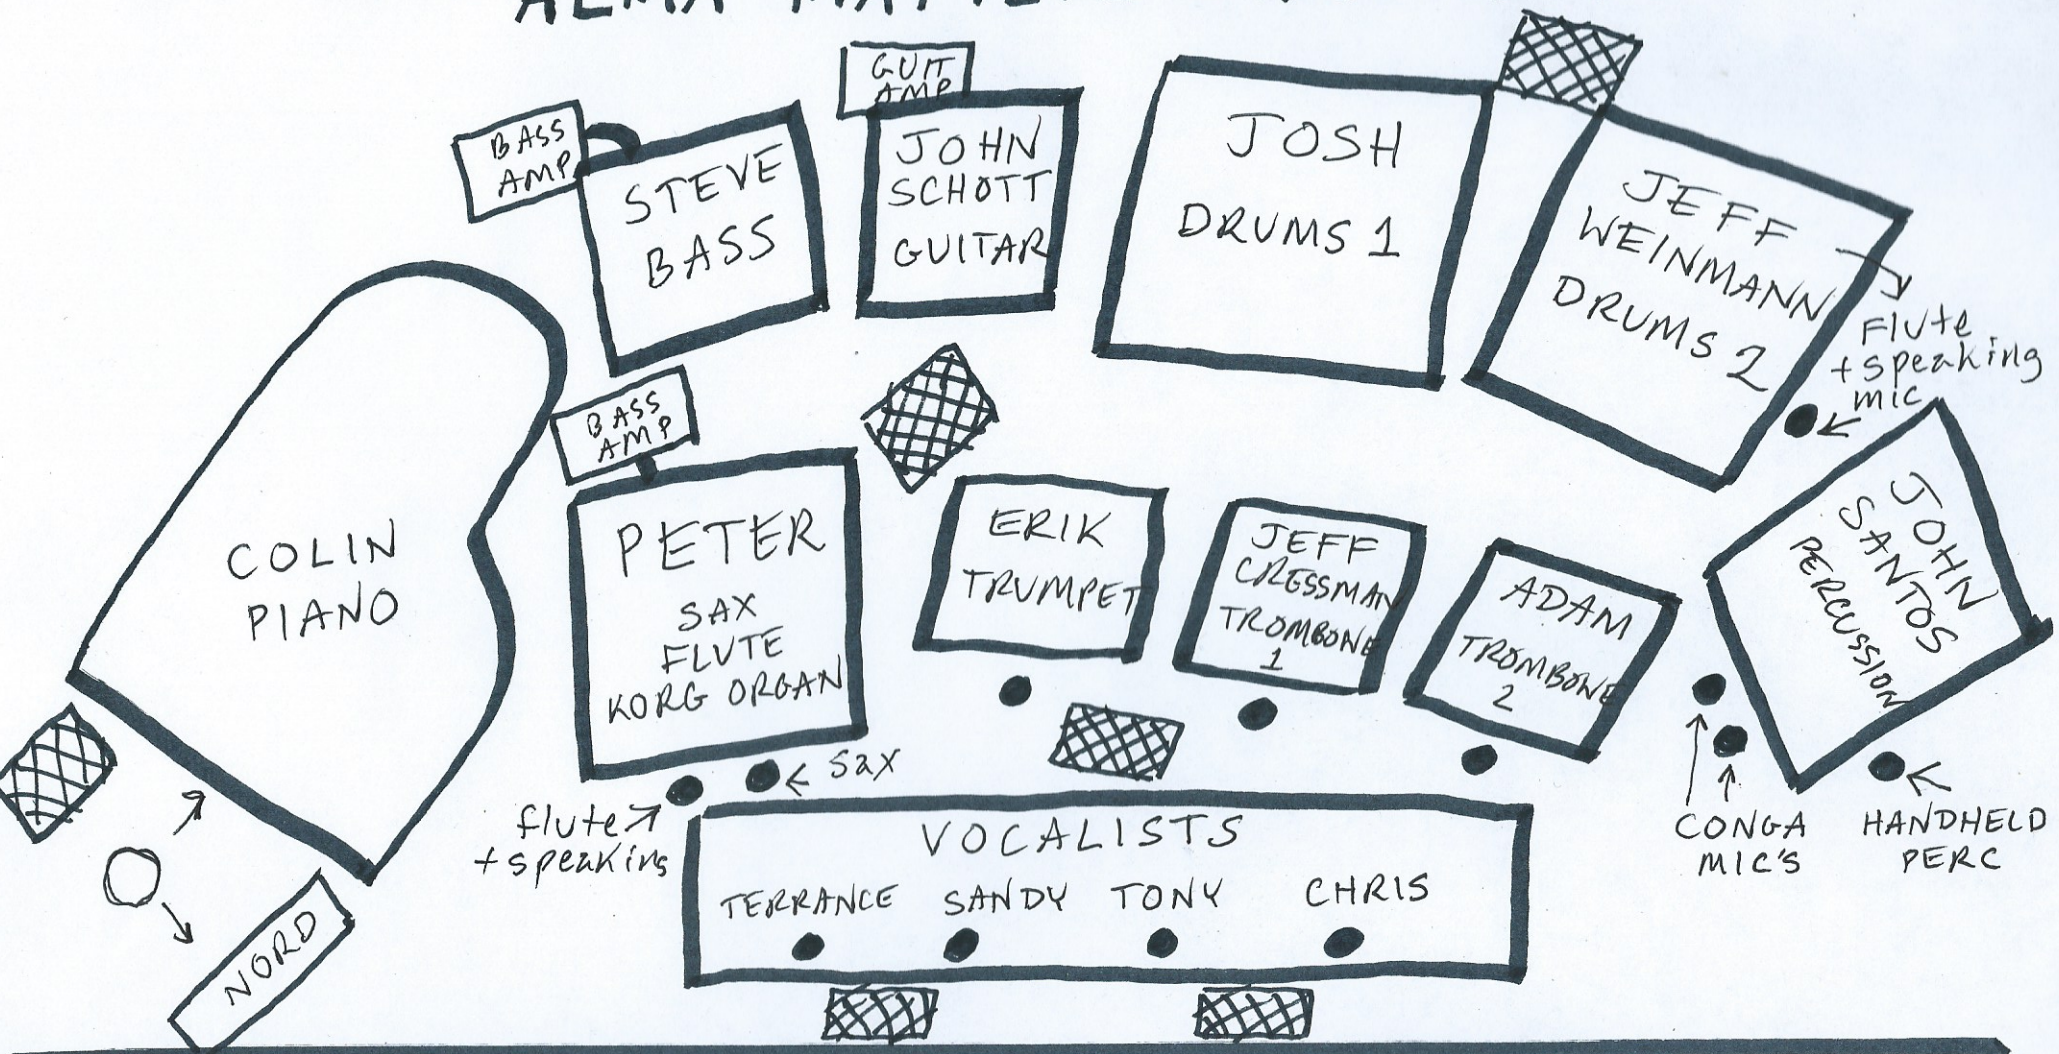

# ALMA MATTERS STAGE PLOT

(AUDIENCE)

will need 12 music stands